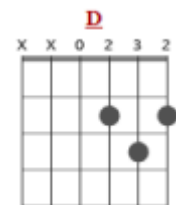

Ed Sheeran - Perfect

[Intro]

G

[Verse 1]

I found a love for me

Darling, just dive right in, and follow my lead

Well, I found a girl beautiful and sweet

I never knew you were the someone waiting for me

[Chorus]

Baby, I'm dancing in the dark, with you between my arms

Barefoot on the grass, listening to our favourite song

When you said you looked a mess, I whispered underneath my breath

But you heard it, darling you look perfect tonight

| **G D/F# Em D** | **C D** |

[Verse 2]

Well, I found a woman, stronger than anyone I know

She shares my dreams, I hope that someday I'll share her home

I found a love, to carry more than just my secrets

To carry love, to carry children of our own