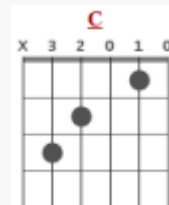

Ed Sheeran - Perfect

[Intro]

G

[Verse 1]

I found a love for me

Darling, just dive right in, and follow my lead

Well, I found a girl beautiful and sweet

I never knew you were the someone waiting for me

[Chorus]

Baby, I'm dancing in the dark, with you between my arms

Barefoot on the grass, listening to our favourite song

When you said you looked a mess, I whispered underneath my breath

But you heard it, darling you look perfect tonight

| **G D/F# Em D** | **C D** |

[Verse 2]

Well, I found a woman, stronger than anyone I know

She shares my dreams, I hope that someday I'll share her home

I found a love, to carry more than just my secrets

To carry love, to carry children of our own