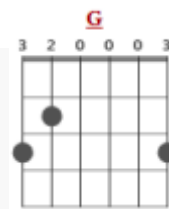

Ed Sheeran - Perfect

[Intro]

G

[Verse 1]

I found a love for me

Darling, just dive right in, and follow my lead

Well, I found a girl beautiful and sweet

I never knew you were the someone waiting for me

[Chorus]

Baby, I'm dancing in the dark, with you between my arms

Barefoot on the grass, listening to our favourite song

When you said you looked a mess, I whispered underneath my breath

But you heard it, darling you look perfect tonight

| **G D/F# Em D** | **C D** |

[Verse 2]

Well, I found a woman, stronger than anyone I know

She shares my dreams, I hope that someday I'll share her home

I found a love, to carry more than just my secrets

To carry love, to carry children of our own