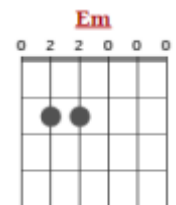

Ed Sheeran - Perfect

[Intro]

G

[Verse 1]

I found a love for me

Darling, just dive right in, and follow my lead

Well, I found a girl beautiful and sweet

I never knew you were the someone waiting for me

[Pre-Chorus]

Cause we were just kids when we fell in love

Not knowing what it was, I will not give you up this ti-ime

Darling just kiss me slow, your heart is all I own

And in your eyes you're holding mine

[Chorus]

Baby, I'm dancing in the dark, with you between my arms

Barefoot on the grass, listening to our favourite song

When you said you looked a mess, I whispered underneath my breath

But you heard it, darling you look perfect tonight

| **G D/F# Em D** | **C D** |

[Verse 2]

Well, I found a woman, stronger than anyone I know

She shares my dreams, I hope that someday I'll share her home

I found a love, to carry more than just my secrets

To carry love, to carry children of our own