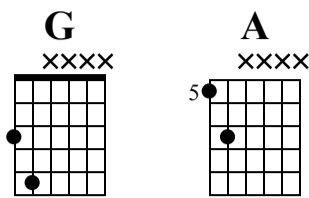

Seven Nation Army

The White Stripes

Standard tuning

♩ = 120

RIFF

el. guit.

Musical notation for the Riff section. It consists of a treble clef staff in 4/4 time and a guitar tablature staff. The treble staff shows a melodic line starting with a quarter note on G4, followed by eighth notes on A4, B4, and A4, then a quarter note on G4. The tablature staff shows the corresponding fret numbers: 7, 7, 5, 7, 5, 3, 2.

Brygga

Musical notation for the Brygga section. It consists of a treble clef staff in 4/4 time and a guitar tablature staff. The treble staff shows a melodic line starting with a quarter note on G4, followed by eighth notes on A4, B4, and A4, then a quarter note on G4. The tablature staff shows the corresponding fret numbers: 5, 5, 5, 5, 5, 5, 5, 5, 7, 7, 7, 7, 7, 7, 7, 7.

Musical notation for the final section. It consists of a treble clef staff and a guitar tablature staff. The treble staff shows a quarter note on G4. The tablature staff shows the corresponding fret number: 5.