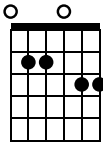

Wonderwall

Oasis (capo 2)

A Intro

Em7