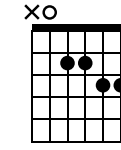

Wonderwall

Oasis (capo 2)

A Intro

Em7

Capo fret 2

G

Dsus4

A7sus4

s.guit.

1 2

Spela 4 ggr 4x

B Vers 1

Today is gonna be the day
That they're gonna throw it back to you
By now you should've somehow
Realized what you gotta do
I don't believe that anybody
Feels the way I do, about you now

3x

Em7

G

Dsus4

A7sus4

3 4

3x

Kort mellanspel

Cadd9

Dsus4

A7sus4

5 6

C Vers 2

Backbeat, the word was on the street
That the fire in your heart is out
I'm sure you've heard it all before
But you never really had a doubt
I don't believe that anybody
Feels the way I do about you now

4x

Em7

G

Dsus4

A7sus4

7 8

D Brygga

And all the roads we have to walk are winding
And all the lights that lead us there are blinding

Cadd9

Dsus4

Em7

9 10