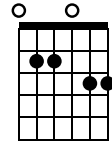

There are many things that I
Would like to say to you but I don't know how

Cadd9

Dsus4

G

G/F#

Em7

Dsus4

11

12

Detailed description: This block contains the guitar tablature for measures 11 and 12. Measure 11 starts with a Cadd9 chord and continues with a Dsus4 chord. Measure 12 features a G chord, followed by G/F#, Em7, and Dsus4. The tablature uses standard notation with fret numbers, stems, and arrows indicating picking direction.

A7sus4

13

14

Detailed description: This block contains the guitar tablature for measures 13 and 14. Measure 13 begins with an A7sus4 chord. Measure 14 continues with various chords and patterns. The tablature includes fret numbers, stems, and arrows.

E Refräng (efter detta repris från vers 2)

Because maybe, you're gonna be the one that saves me
And after all, you're my wonderwall

4x

Cadd9

Em7

G

Em7

15

16

Detailed description: This block contains the guitar tablature for measures 15 and 16. Measure 15 starts with a Cadd9 chord and continues with an Em7 chord. Measure 16 features a G chord, followed by an Em7 chord. The tablature includes fret numbers, stems, and arrows.