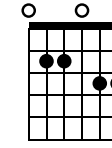

Em7

15

16

Detailed description: This block contains the guitar tablature for measures 15 and 16. Measure 15 starts with a Cadd9 chord and continues with an Em7 chord. Measure 16 features a G chord, followed by an Em7 chord. The tablature includes fret numbers, stems, and arrows.