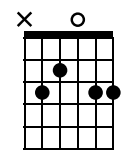

D Brygga

And all the roads we have to walk are winding
And all the lights that lead us there are blinding

Cadd9