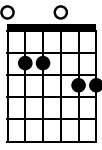

B Vers 1

Today is gonna be the day
That they're gonna throw it back to you
By now you should've somehow
Realized what you gotta do
I don't believe that anybody
Feels the way I do, about you now

3x

Em7