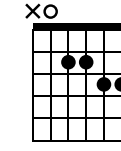

Wonderwall

Oasis (capo 2)

A Intro

Em7

Capo fret 2

G

Dsus4

A7sus4

s.guit.

1 2

Spela 4 ggr 4x

B Vers 1

Today is gonna be the day
That they're gonna throw it back to you
By now you should've somehow
Realized what you gotta do
I don't believe that anybody
Feels the way I do, about you now

3x

Em7

G

Dsus4

A7sus4

3 4

3x

Kort mellanspel

Cadd9

Dsus4

A7sus4

5 6

C Vers 2

Backbeat, the word was on the street
That the fire in your heart is out
I'm sure you've heard it all before
But you never really had a doubt
I don't believe that anybody
Feels the way I do about you now

4x

Em7

G

Dsus4

A7sus4

7 8

D Brygga

And all the roads we have to walk are winding
And all the lights that lead us there are blinding

Cadd9

Dsus4

Em7

9 10