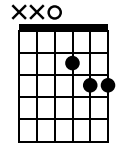

Wonderwall

Oasis (capo 2)

A Intro

Em7

Capo fret 2

G

Dsus4

A7sus4

s.guit.

1 2

Spela 4 ggr 4x

B Vers 1

Today is gonna be the day
That they're gonna throw it back to you
By now you should've somehow
Realized what you gotta do
I don't believe that anybody
Feels the way I do, about you now

3x

Em7

G

Dsus4

A7sus4

3 4

3x

Kort mellanspel

Cadd9

Dsus4

A7sus4

5 6

C Vers 2

Backbeat, the word was on the street
That the fire in your heart is out
I'm sure you've heard it all before
But you never really had a doubt
I don't believe that anybody
Feels the way I do about you now

4x

Em7

G

Dsus4

A7sus4

7 8

D Brygga

And all the roads we have to walk are winding
And all the lights that lead us there are blinding

Cadd9

Dsus4

Em7

9 10