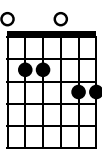

Cadd9

Dsus4

A7sus4

5 6

C Vers 2

Backbeat, the word was on the street
That the fire in your heart is out
I'm sure you've heard it all before
But you never really had a doubt
I don't believe that anybody
Feels the way I do about you now

4x

Em7

G

Dsus4

A7sus4

7 8

D Brygga

And all the roads we have to walk are winding
And all the lights that lead us there are blinding

16

Detailed description: This block contains the guitar tablature for measures 15 and 16. Measure 15 starts with a Cadd9 chord and continues with an Em7 chord. Measure 16 features a G chord, followed by an Em7 chord. The tablature includes fret numbers, stems, and arrows.