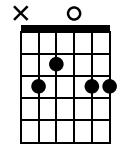

Cadd9

Dsus4

A7sus4

5 6

C Vers 2

Backbeat, the word was on the street
That the fire in your heart is out
I'm sure you've heard it all before
But you never really had a doubt
I don't believe that anybody
Feels the way I do about you now

A7sus4

13

14

Detailed description: This block contains the guitar tablature for measures 13 and 14. Measure 13 begins with an A7sus4 chord. Measure 14 continues with various chords and patterns. The tablature includes fret numbers, stems, and arrows.

16

Detailed description: This block contains the guitar tablature for measures 15 and 16. Measure 15 starts with a Cadd9 chord and continues with an Em7 chord. Measure 16 features a G chord, followed by an Em7 chord. The tablature includes fret numbers, stems, and arrows.