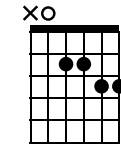

Cadd9

Dsus4

A7sus4

5 6

C Vers 2

Backbeat, the word was on the street
That the fire in your heart is out
I'm sure you've heard it all before
But you never really had a doubt
I don't believe that anybody
Feels the way I do about you now

4x

Em7

G

Dsus4

A7sus4

7 8

D Brygga

And all the roads we have to walk are winding
And all the lights that lead us there are blinding

A7sus4

13

14

Detailed description: This block contains the guitar tablature for measures 13 and 14. Measure 13 begins with an A7sus4 chord. Measure 14 continues with various chords and patterns. The tablature includes fret numbers, stems, and arrows.

16

Detailed description: This block contains the guitar tablature for measures 15 and 16. Measure 15 starts with a Cadd9 chord and continues with an Em7 chord. Measure 16 features a G chord, followed by an Em7 chord. The tablature includes fret numbers, stems, and arrows.