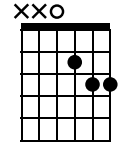

Wonderwall

Oasis (capo 2)

A Intro

Em7

Capo fret 2

G

Dsus4

A7sus4

s.guit.

1 2

Spela 4 ggr 4x

B Vers 1

Today is gonna be the day
That they're gonna throw it back to you
By now you should've somehow
Realized what you gotta do
I don't believe that anybody
Feels the way I do, about you now

3x

Em7

G

Dsus4

A7sus4

3 4

3x

Kort mellanspel

Cadd9

Dsus4

A7sus4

5 6

C Vers 2

Backbeat, the word was on the street
That the fire in your heart is out
I'm sure you've heard it all before
But you never really had a doubt
I don't believe that anybody
Feels the way I do about you now

4x

Em7

G

Dsus4

A7sus4

7 8

D Brygga

And all the roads we have to walk are winding
And all the lights that lead us there are blinding

Cadd9

Dsus4

Em7

9 10