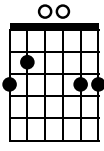

Capo fret 2

G