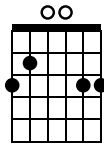

Wonderwall

Oasis (capo 2)

A Intro

Em7

Capo fret 2

G

Dsus4

A7sus4

s.guit.

1 2

Spela 4 ggr 4x

B Vers 1

Today is gonna be the day
That they're gonna throw it back to you
By now you should've somehow
Realized what you gotta do
I don't believe that anybody
Feels the way I do, about you now

3x

Em7

G

Dsus4

A7sus4

3 4

3x

Kort mellanspel

Cadd9

Dsus4

A7sus4

5 6

C Vers 2

Backbeat, the word was on the street
That the fire in your heart is out
I'm sure you've heard it all before
But you never really had a doubt
I don't believe that anybody
Feels the way I do about you now

4x

Em7

G

Dsus4

A7sus4

7 8

D Brygga

And all the roads we have to walk are winding
And all the lights that lead us there are blinding

Cadd9

Dsus4

Em7

9 10