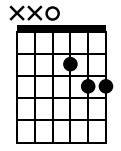

Cadd9

Dsus4

A7sus4

5 6

C Vers 2

Backbeat, the word was on the street
That the fire in your heart is out
I'm sure you've heard it all before
But you never really had a doubt
I don't believe that anybody
Feels the way I do about you now

A7sus4

13

14

Detailed description: This block contains the guitar tablature for measures 13 and 14. Measure 13 begins with an A7sus4 chord. Measure 14 continues with various chords and patterns. The tablature includes fret numbers, stems, and arrows.

16

Detailed description: This block contains the guitar tablature for measures 15 and 16. Measure 15 starts with a Cadd9 chord and continues with an Em7 chord. Measure 16 features a G chord, followed by an Em7 chord. The tablature includes fret numbers, stems, and arrows.