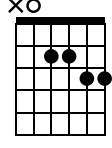

G/F#

Em7

Dsus4

11

12

Detailed description: This block contains the guitar tablature for measures 11 and 12. Measure 11 starts with a Cadd9 chord and continues with a Dsus4 chord. Measure 12 features a G chord, followed by G/F#, Em7, and Dsus4. The tablature uses standard notation with fret numbers, stems, and arrows indicating picking direction.

A7sus4

13

14

Detailed description: This block contains the guitar tablature for measures 13 and 14. Measure 13 begins with an A7sus4 chord. Measure 14 continues with various chords and patterns. The tablature includes fret numbers, stems, and arrows.