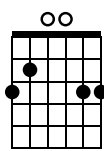

Cadd9

Dsus4

A7sus4

5 6

C Vers 2

Backbeat, the word was on the street
That the fire in your heart is out
I'm sure you've heard it all before
But you never really had a doubt
I don't believe that anybody
Feels the way I do about you now

4x

Em7

G

Dsus4

A7sus4

7 8

D Brygga

And all the roads we have to walk are winding
And all the lights that lead us there are blinding

16

Detailed description: This block contains the guitar tablature for measures 15 and 16. Measure 15 starts with a Cadd9 chord and continues with an Em7 chord. Measure 16 features a G chord, followed by an Em7 chord. The tablature includes fret numbers, stems, and arrows.