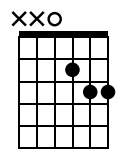

Cadd9

Dsus4

A7sus4

5 6

C Vers 2

Backbeat, the word was on the street
That the fire in your heart is out
I'm sure you've heard it all before
But you never really had a doubt
I don't believe that anybody
Feels the way I do about you now

4x

Em7

G

Dsus4

A7sus4

7 8

D Brygga

And all the roads we have to walk are winding
And all the lights that lead us there are blinding

16

Detailed description: This block contains the guitar tablature for measures 15 and 16. Measure 15 starts with a Cadd9 chord and continues with an Em7 chord. Measure 16 features a G chord, followed by an Em7 chord. The tablature includes fret numbers, stems, and arrows.