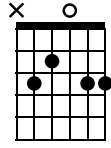

There are many things that I
Would like to say to you but I don't know how

Cadd9

Dsus4

G

G/F#

Em7

Dsus4

11

12

Detailed description: This block contains the guitar tablature for measures 11 and 12. Measure 11 starts with a Cadd9 chord and continues with a Dsus4 chord. Measure 12 features a G chord, followed by G/F#, Em7, and Dsus4. The tablature uses standard notation with fret numbers, stems, and arrows indicating picking direction.

A7sus4

13

14

Detailed description: This block contains the guitar tablature for measures 13 and 14. Measure 13 begins with an A7sus4 chord. Measure 14 continues with various chords and patterns. The tablature includes fret numbers, stems, and arrows.

E Refräng (efter detta repris från vers 2)

Because maybe, you're gonna be the one that saves me
And after all, you're my wonderwall

4x

Cadd9

Em7

G

Em7

15

16

Detailed description: This block contains the guitar tablature for measures 15 and 16. Measure 15 starts with a Cadd9 chord and continues with an Em7 chord. Measure 16 features a G chord, followed by an Em7 chord. The tablature includes fret numbers, stems, and arrows.