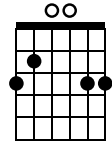

There are many things that I
Would like to say to you but I don't know how

Cadd9

Dsus4

G

G/F#

Em7

Dsus4

11

12

Detailed description: This block contains the guitar tablature for measures 11 and 12. Measure 11 starts with a Cadd9 chord and continues with a Dsus4 chord. Measure 12 features a G chord, followed by G/F#, Em7, and Dsus4. The tablature uses standard notation with fret numbers, stems, and arrows indicating picking direction.

A7sus4

13

14

Detailed description: This block contains the guitar tablature for measures 13 and 14. Measure 13 begins with an A7sus4 chord. Measure 14 continues with various chords and patterns. The tablature includes fret numbers, stems, and arrows.

E Refräng (efter detta repris från vers 2)

Because maybe, you're gonna be the one that saves me
And after all, you're my wonderwall

4x

Cadd9

Em7

G

Em7

15

16

Detailed description: This block contains the guitar tablature for measures 15 and 16. Measure 15 starts with a Cadd9 chord and continues with an Em7 chord. Measure 16 features a G chord, followed by an Em7 chord. The tablature includes fret numbers, stems, and arrows.